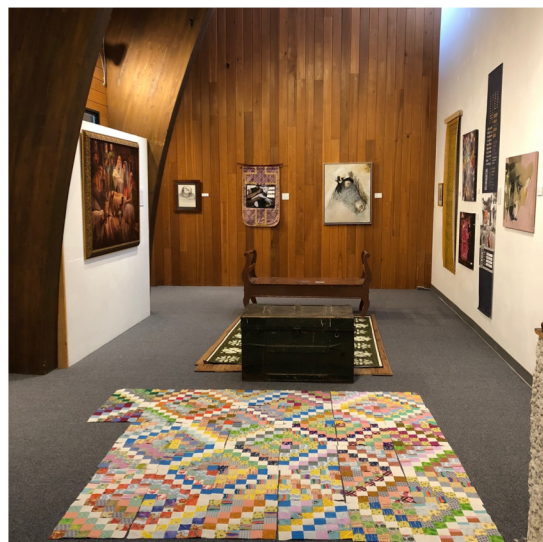

The exhibition features **Layered Histories: Perspectives from the Chaco** by Miriam Rudolph. The Winnipeg-based printmaker considers her childhood in Paraguay, her ancestral roots, and broader ideas about colonization in this work.

At the same time, **Artes Vivas** will display a collection of drawings. The Indigenous collective of artists from the Cayin ô Clim and Yiclôcat missions in Paraguay explore ancestral knowledge, settle-colonial relations, and land-based relationships in this collection of folk-art inspired works. The original Artes Vivas drawings will be available for sale, with all proceeds going directly back to support the artists in this vulnerable area.

It is our hope that these two exhibitions will spark radical dialogue about complex relationships, and ultimately considerations of reconciliation.

Meetings and Events

Did you know the Gallery Classroom is available for rent?

One of our former rental groups, *The Gallery Quilters*, shares this memorial to a friend...

For about 10 years, Saturday visitors to the MHC Gallery may have encountered Val Pankratz and the Gallery Quilters in the upper-level studio space. We gathered once a month, sharing ideas, laughter and snacks, sometimes spilling over to the mezzanine level as we worked on our quilts. Visitors looking at the gallery's exhibits would often wander into the studio room to ask questions, and Val become the unofficial tour guide. Val loved to quilt, but even more, she loved to quilt with her friends, piecing together a huge network of quilters in Winnipeg and beyond.